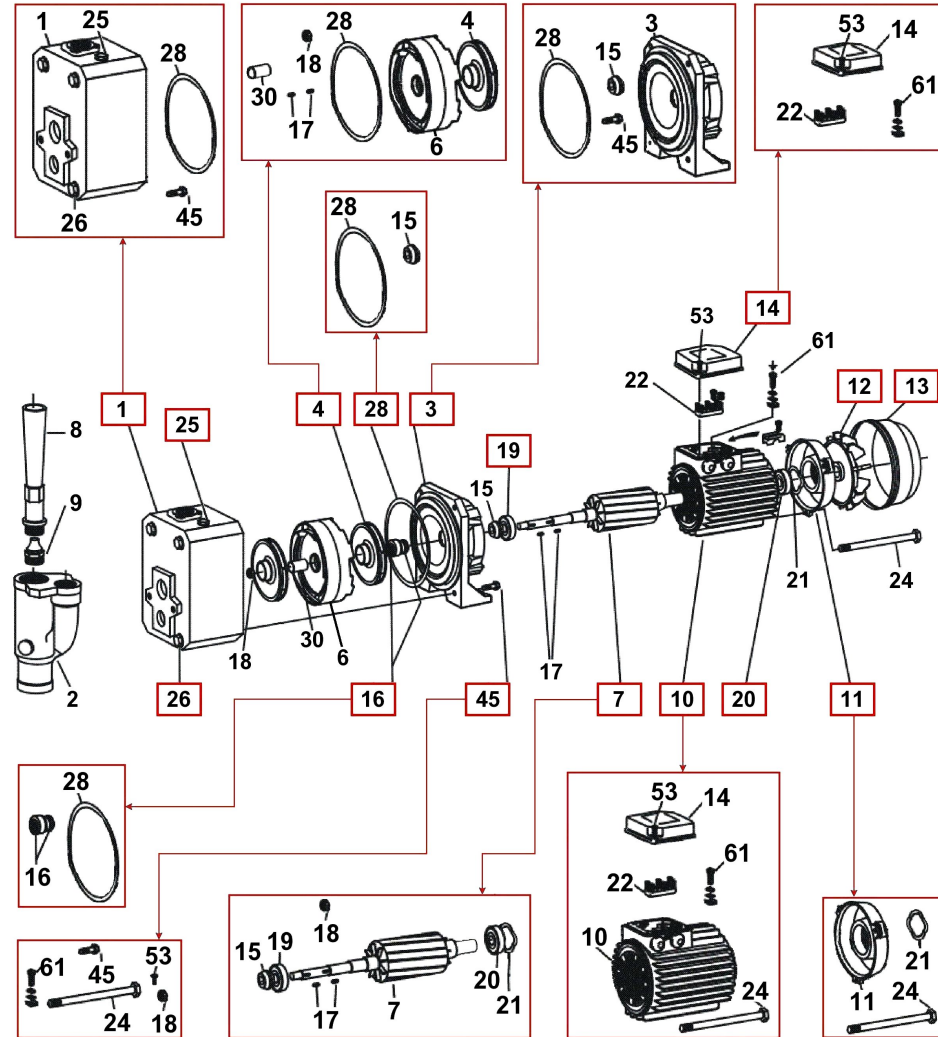

Pump Model - version

DP 151 T - N.3.- -

Company Name
Contact
Telephone
FAX
E-Mail address

Receiver

From

Serial Number

Attention: check the correspondence
with the serial number of the pump.

DP 151 T - N.3.- - @ 102161050_d

DP 151 T @ 102161050

Item	Quant	Item no.	Description	Unit pr.
1	1	R00005274	PUMP BODY	On req.
13	1	R00004703	FAN GUARD	On req.
12	1	R00005199	FAN	On req.
3	1	R00005386	SUPPORT	On req.
7	1	R00005275	MOTOR SHAFT	On req.
28	1	R00005391	OR	On req.
45	1	R00005392	NUTS AND BOLTS	On req.
19	1	R00005244	FRONT BEARING	On req.
20	1	R00005205	REAR BEARING	On req.
4	1	R00005245	COMPLETE STAGE	On req.
11	1	R00005208	MOTOR COVER	On req.
10	1	R00005026	MOTOR	On req.
16	1	R00007849	SEAL	On req.
14	1	R00004854	TERMINAL BOARD	On req.
25	1	R00005213	LOAD PLUG	On req.
26	1	R00005428	DISCHARGE PLUG	On req.